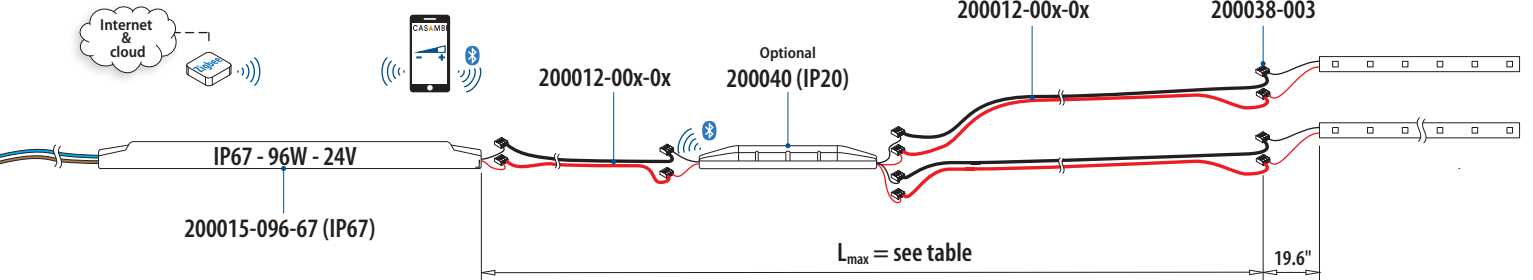

Q-lights Linear Light 24V - Wiring diagram

Minimum wire thickness for guaranteed maximum output (96W)

Cable article number

	AWG	328ft black	328ft red	
L_{max} = Total cable length (ft)	33-66	14	200012-003-01	200012-003-02
	66-132	12	200012-004-01	200012-004-02

3

Optional: internet / smart home connection

Optional: internet / smart home connection

Simultaneous control

Wiring for MOD 0040

Simultaneous control

Single channel

Four channel color

Three channel color

Tunable white