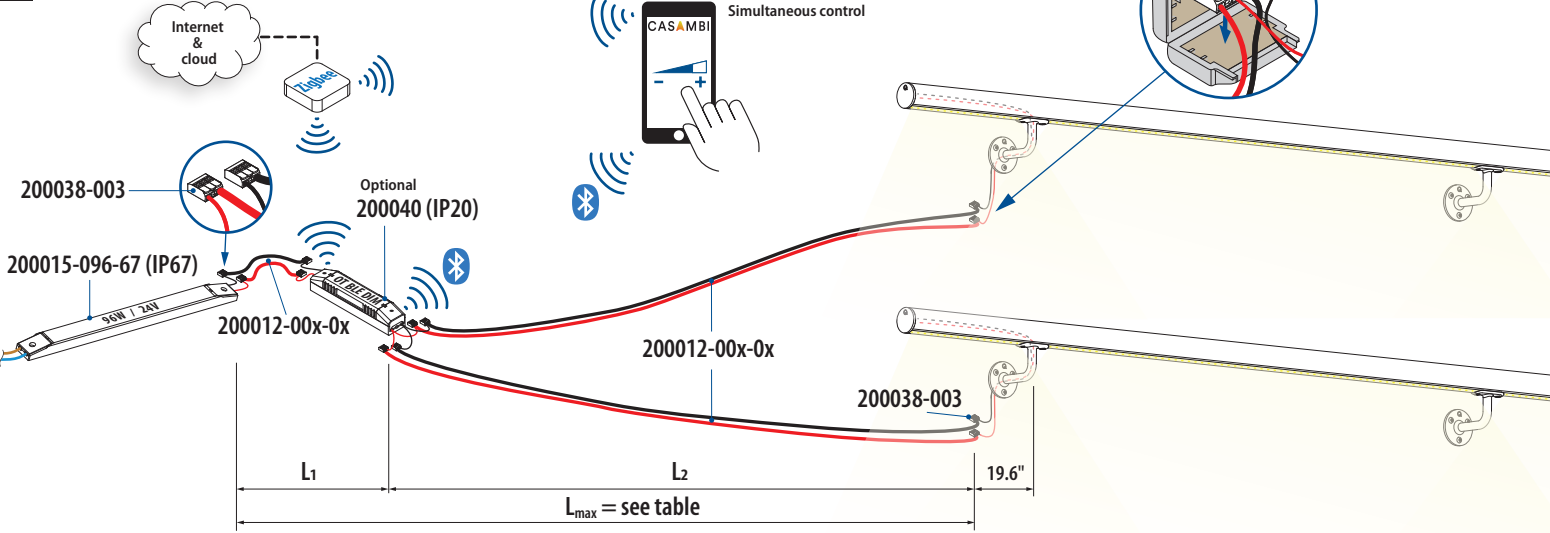

Q-lights Linear Light 24V - Wiring diagram

Minimum wire thickness for guaranteed maximum output (96W)

Cable article number

	AWG	328ft black	328ft red	
L_{max} = Total cable length (ft)	33-66	14	200012-003-01	200012-003-02
	66-132	12	200012-004-01	200012-004-02

3

Optional: internet / smart home connection

Optional: internet / smart home connection

Simultaneous control

Wiring for MOD 0040

Simultaneous control

Single channel

Four channel color

Three channel color

Tunable white