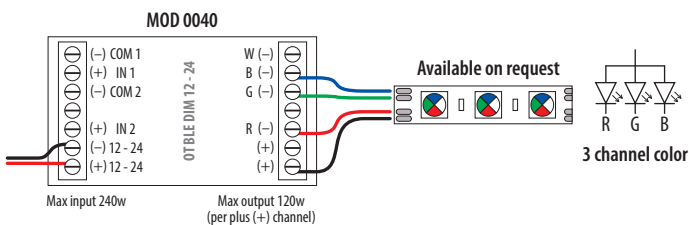

Q-lights Linear Light 24V - Wiring diagram

Minimum wire thickness for guaranteed maximum output (96W)

Cable article number

	AWG	328ft black	328ft red	
L_{max} = Total cable length (ft)	33-66	14	200012-003-01	200012-003-02
	66-132	12	200012-004-01	200012-004-02

3

Optional: internet / smart home connection

Optional: internet / smart home connection

Simultaneous control

Wiring for MOD 0040

Simultaneous control

Single channel

Four channel color

Three channel color

Tunable white