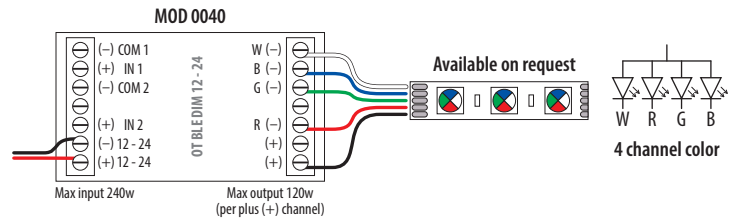

Q-lights Linear Light 24V - Wiring diagram

Minimum wire thickness for guaranteed maximum output (96W)

Cable article number

	AWG	328ft black	328ft red	
L_{max} = Total cable length (ft)	33-66	14	200012-003-01	200012-003-02
	66-132	12	200012-004-01	200012-004-02

3

Optional: internet / smart home connection

Optional: internet / smart home connection

Simultaneous control

Wiring for MOD 0040

Simultaneous control

Single channel

Four channel color

Three channel color

Tunable white