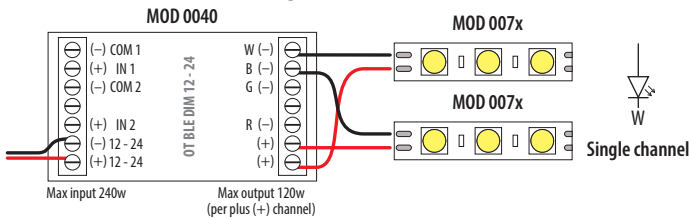

Q-lights Linear Light 24V - Wiring diagram

Minimum wire thickness for guaranteed maximum output (96W)

Cable article number

	AWG	328ft black	328ft red	
L_{max} = Total cable length (ft)	33-66	14	200012-003-01	200012-003-02
	66-132	12	200012-004-01	200012-004-02

3

Optional: internet / smart home connection

Optional: internet / smart home connection

Simultaneous control

Wiring for MOD 0040

Simultaneous control

Single channel

Four channel color

Three channel color

Tunable white